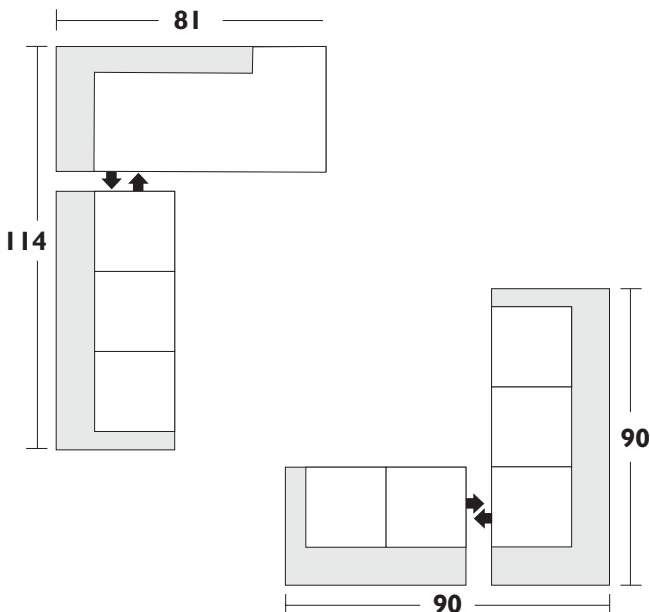

Configuration Suggestions

Style Nate